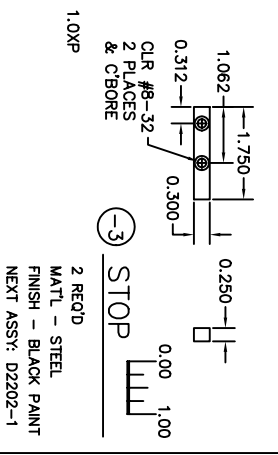

INCHES

REV	DATE	BY	CHKD	DESCRIPTION
A	12/28/01	LD		ISSUE
B	12/28/01	LD		ADD STOPS FOR LEGAL COVER
C	12/28/01	LD		ADD DIMS FOR FINISHES

N.A.

KECK/DEIMOS
COLLIMATOR
MIRROR CELL DETAILS
E.L. 7/1/98
C.A.O. 7/1/98
D2205.C