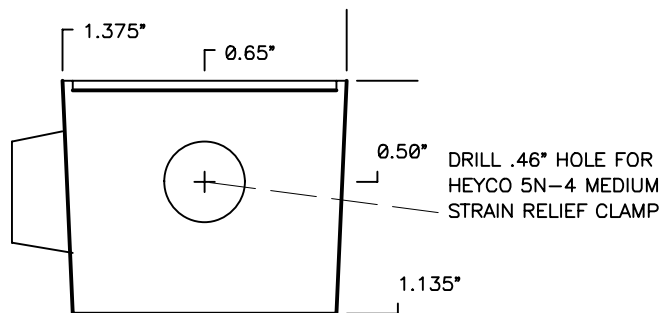

BOTTOM FOR PRIMARY FIDUCIAL
OPB708 MOUNTED IN LEFT SIDE