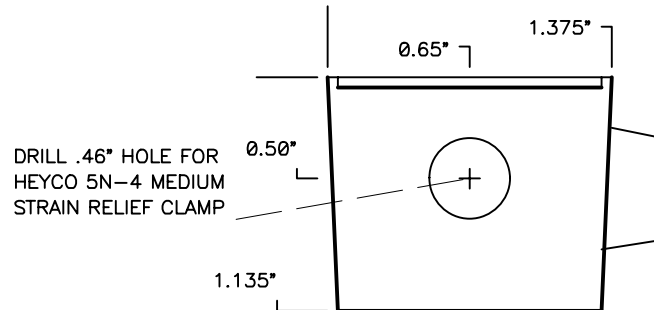

BOTTOM FOR SECONDARY FIDUCIAL
OPB708 MOUNTED IN RIGHT SIDE

UNIVERSITY OF CALIFORNIA
LICK OBSERVATORY

DEIMOS INSTRUMENT ROTATION FIDUCIAL
PAMONA BOX MODIFICATIONS

REVISION

DES'N BY: L. BRESEE

ORIGIN DATE: 06-10-97

DWG. NO.

NUM. 2 OF 4

DRAWN BY:

MODIFY DATE: 11/12/97

PATH: DEIMOS\ROTFID

REV. A

EL-3122