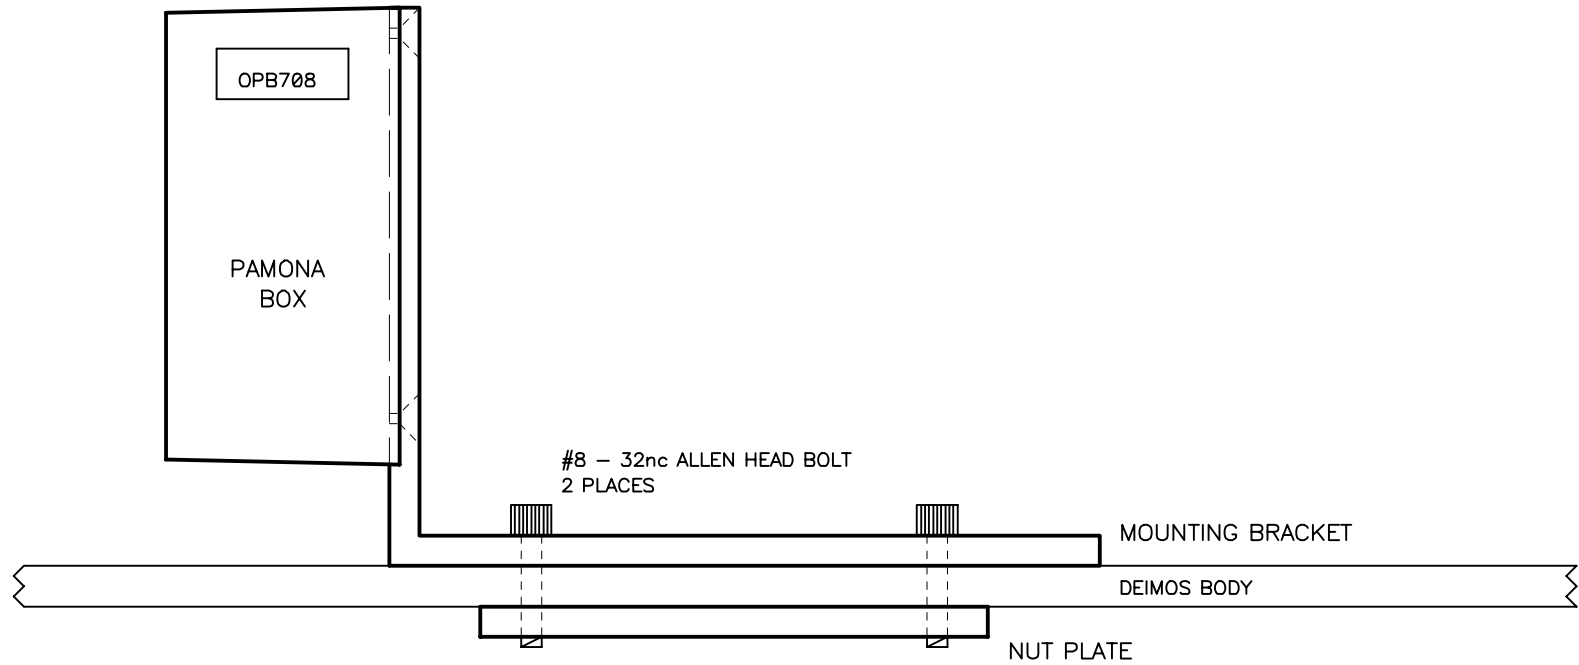

DWG. NO.

NUM. 3 OF 4

DRAWN BY:

MODIFY DATE: 11-12-97

PATH: DEIMOS\ROTFID

REV. A

EL-3122

SECURE TO MOUNTING BRACKET WITH
 #2-56nc x 1/4" FLATHEAD SCREWS IN 4 PLACES