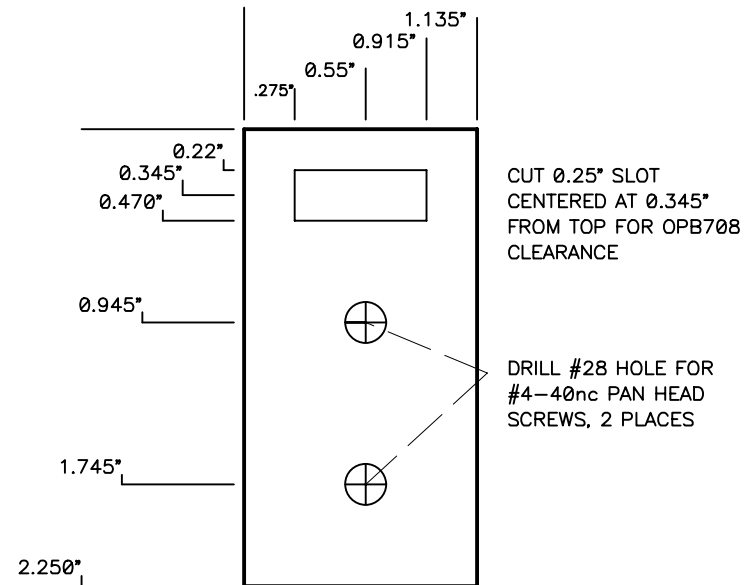

FILE BOTH SIDES TO FIT
INTO POMONA 2417 BOX.

#4-40nc SPACER
0.25" LONG
2 PLACES

FILE VECTOR BOARD
CLOSE TO OPB708

MOLEX SNAPABLE HEADER
5 PINS, PIN 2 REMOVED AS KEY

POSITION MOLEX HEADER AND
OPD708 IN VECTOR BOARD HOLES
RELATIVE TO SPACER PLACEMENT

POMONA
MODEL 2417
CAST ALUMINUM BOX

FILE OFF COVER PLACEMENT
LIP ON BOTTOM EDGE OF BOX

TAP EXISTING COVER
MOUNTING HOLES FOR
#2-56nc SCREWS

LEFT SIDE ONLY IS
DRILLED FOR
PRIMARY FIDUCIAL

RIGHT SIDE ONLY IS
DRILLED FOR
SECONDARY FIDUCIAL