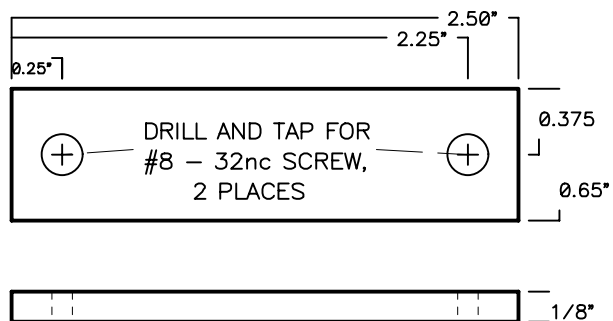

NUT PLATE

UNIVERSITY OF CALIFORNIA
LICK OBSERVATORY

DEIMOS INSTRUMENT ROTATION FIDUCIAL
MOUNTING BRACKET AND NUT PLATE

REVISION

DES'N BY: L. BRESEE

ORIGIN DATE: 06-10-97

DWG. NO.

NUM. 3 OF 4

DRAWN BY:

MODIFY DATE: 11-12-97

PATH: DEIMOS\ROTFID

REV. A

EL-3122