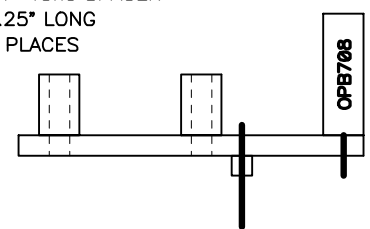

FILE BOTH SIDES TO FIT
INTO POMONA 2417 BOX.

#4-40nc SPACER
0.25" LONG
2 PLACES

FILE VECTOR BOARD
CLOSE TO OPB708

MOLEX SNAPABLE HEADER
5 PINS, PIN 2 REMOVED AS KEY

POSITION MOLEX HEADER AND
OPD708 IN VECTOR BOARD HOLES
RELATIVE TO SPACER PLACEMENT

POMONA
MODEL 2417
CAST ALUMINUM BOX

FILE OFF COVER PLACEMENT
LIP ON BOTTOM EDGE OF BOX

TAP EXISTING COVER
MOUNTING HOLES FOR
#2-56nc SCREWS

LEFT SIDE ONLY IS
DRILLED FOR
PRIMARY FIDUCIAL

RIGHT SIDE ONLY IS
DRILLED FOR
SECONDARY FIDUCIAL