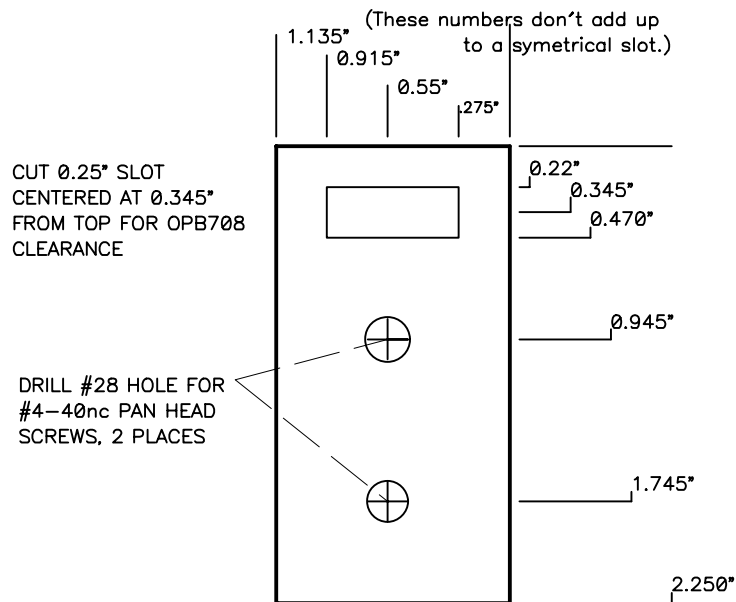

FILE BOTH SIDES TO FIT
INTO POMONA 2417 BOX.

#4-40nc SPACER
0.25" LONG
2 PLACES

FILE VECTOR BOARD
CLOSE TO OPB708

MOLEX SNAPABLE HEADER
5 PINS, PIN 2 REMOVED AS KEY

POSITION MOLEX HEADER AND
OPD708 IN VECTOR BOARD HOLES
RELATIVE TO SPACER PLACEMENT

POMONA
MODEL 2417
CAST ALUMINUM BOX

FILE OFF COVER PLACEMENT
LIP ON BOTTOM EDGE OF BOX

TAP EXISTING COVER
MOUNTING HOLES FOR
#2-56nc SCREWS

LEFT SIDE ONLY IS
DRILLED FOR
PRIMARY FIDUCIAL

RIGHT SIDE ONLY IS
DRILLED FOR
SECONDARY FIDUCIAL