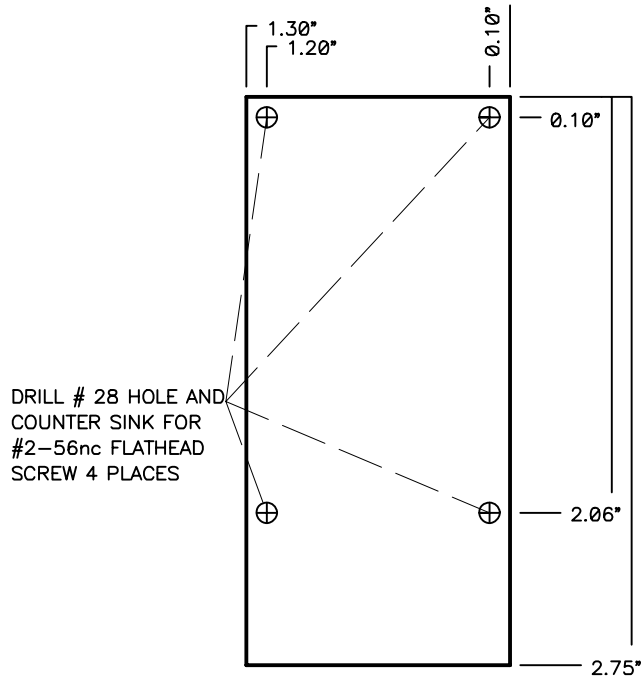

NUT PLATE

UNIVERSITY OF CALIFORNIA
LICK OBSERVATORY

DEIMOS INSTRUMENT ROTATION FIDUCIAL
MOUNTING BRACKET AND NUT PLATE

REVISION

DES'N BY: L. BRESEE

ORIGIN DATE: 06-10-97

DWG. NO.

NUM. 3 OF 4

DRAWN BY:

MODIFY DATE: 11-12-97

PATH: DEIMOS\ROTFID

REV. A

EL-3122