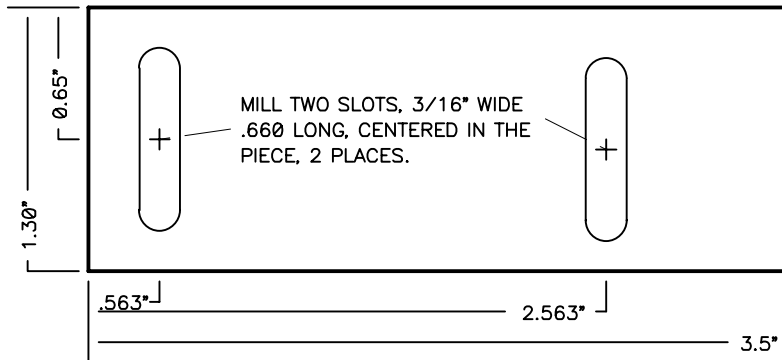

UNIVERSITY OF CALIFORNIA
LICK OBSERVATORY

DEIMOS INSTRUMENT ROTATION FIDUCIAL
MOUNTING BRACKET AND NUT PLATE

REVISION

DES'N BY: L. BRESEE

ORIGIN DATE: 06-10-97

DWG. NO.

NUM. 3 OF 4

DRAWN BY:

MODIFY DATE: 11-12-97

PATH: DEIMOS\ROTFID

REV. A

EL-3122