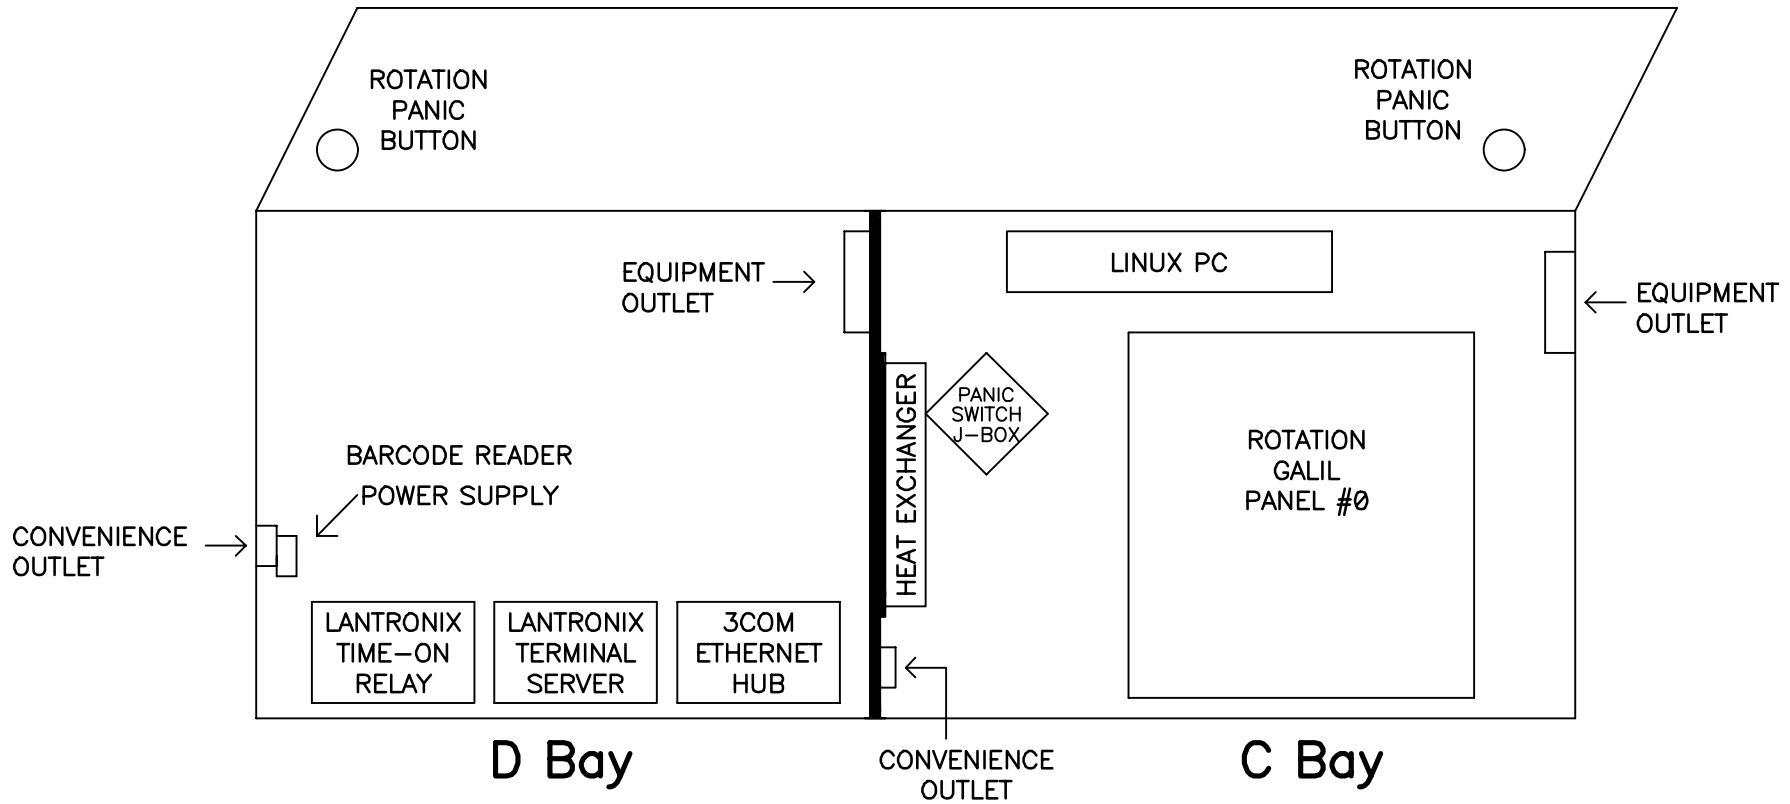

EL-3100

← FRONT

LEFT SIDE (AS VIEWED FROM REAR)

		UNIVERSITY OF CALIFORNIA LICK OBSERVATORY		CRADLE OVERALL BLOCK DIAGRAM DEIMOS SPECTROGRAPH	
REVISION		DES'N BY: B. Alcott	ORIGIN DATE: 06-09-00	DWG. NO.	NUM. 3 OF 5
01-21-01 REARRANGED EQUIPMENT 11-19-01 ADDED MISCELLANEOUS CONNECTOR PANEL 02-18-03 ADDED BAY LETTERS TO SCHEMATIC		DRAWN BY:	MODIFY DATE: 02-18-03	EL-3100	
		PATH: DEIMOS\VLTSERVO	REV. A		

FRONT →

RIGHT SIDE (AS VIEWED FROM REAR)

UNIVERSITY OF CALIFORNIA LICK OBSERVATORY		CRADLE OVERALL BLOCK DIAGRAM	
		DEIMOS SPECTROGRAPH	
REVISION		DES'N BY: B. Alcott	ORIGIN DATE: 06-09-00
06-19-00 ADDED LINUX PC 11-19-01 REMOVED TRACTOR CONTROL BLOCK. IT NOW LIVES ON REAR OF DEIMOS 02-18-03 ADDED BAY LETTERS TO SCHEMATIC		DRAWN BY:	MODIFY DATE: 02-18-03
		PATH: DEIMOS\VLTSERVO	
		DWG. NO.	NUM. 4 OF 5
		EL-3100	