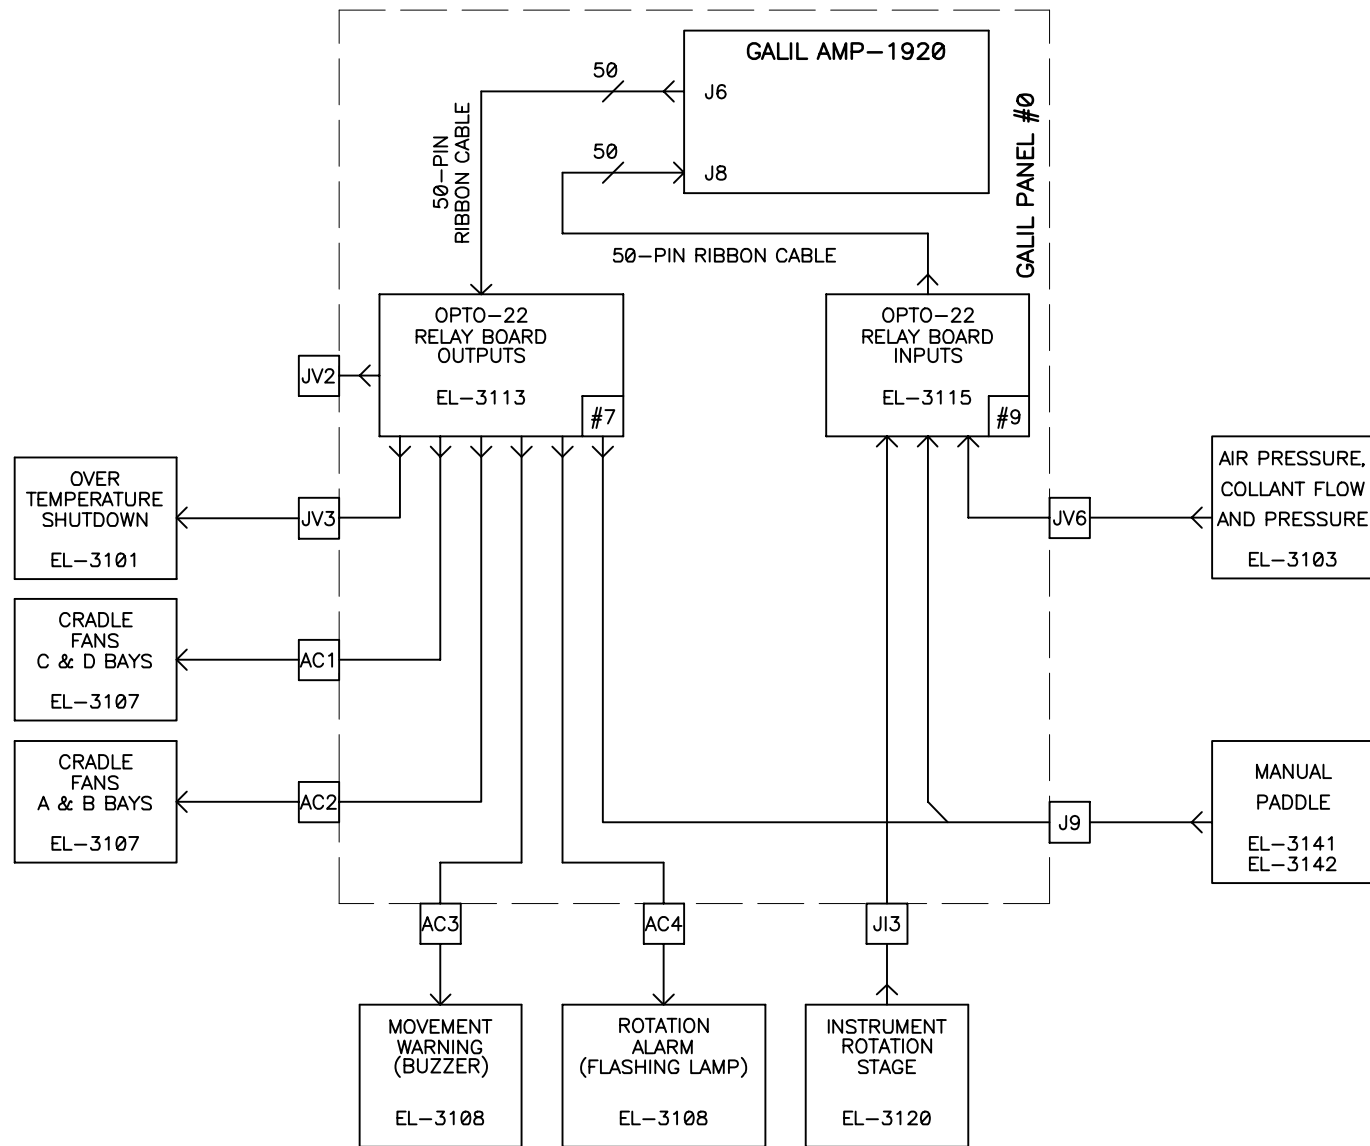

UNIVERSITY OF CALIFORNIA LICK OBSERVATORY		CRADLE OVERALL BLOCK DIAGRAM DEIMOS SPECTROGRAPH	
DES'N BY: B. Alcott		ORIGIN DATE: 06-09-00	DWG. NO. NUM. 1 OF 5
DRAWN BY:		MODIFY DATE: 02-06-02	EL-3100
PATH: DEIMOS\VLTSERVO		REV. A	

REVISION	
01-16-01	ADDED HANDHELD BARCODE READER AND UPS CONNECTIONS
02-20-01	REMOVED DMC-1500 AND ADDED AMP-1920
03-27-01	ADDED MOVEMENT WARNING AND MOTION ALARM, CORRECTED PIN NO'S
11-19-01	UPDATED SHEETS 2, 3 AND 4
12-19-01	CORRECTED RENISHAW SCHEMATIC LABEL FROM EL-3125 TO EL-3121
02-06-02	ADDE AND CORRECTED CONNECTOR INFO
02-06-02	UPDATED INTERCONNECT PANEL LAYOUT (PAGE 5)

UNIVERSITY OF CALIFORNIA
LICK OBSERVATORY

CRADLE OVERALL BLOCK DIAGRAM
DEIMOS SPECTROGRAPH

REVISION

01-16-01 REMOVED UPS CONNECTIONS AND CONNECTOR 41 - NOW WIRED TO THE LANTRONIX
 01-20-01 REWORKED SCHEMATIC FROM AMP-1140 TO AMP-1920
 03-27-01 ADDED MOVEMENT WARNING AND MOTION ALARM, CORRECTED PIN NO'S
 11-19-01 REMOVED OBSERVATION IN PROGRESS WIRING - DROPPED CHANGED LABELS ON FANS