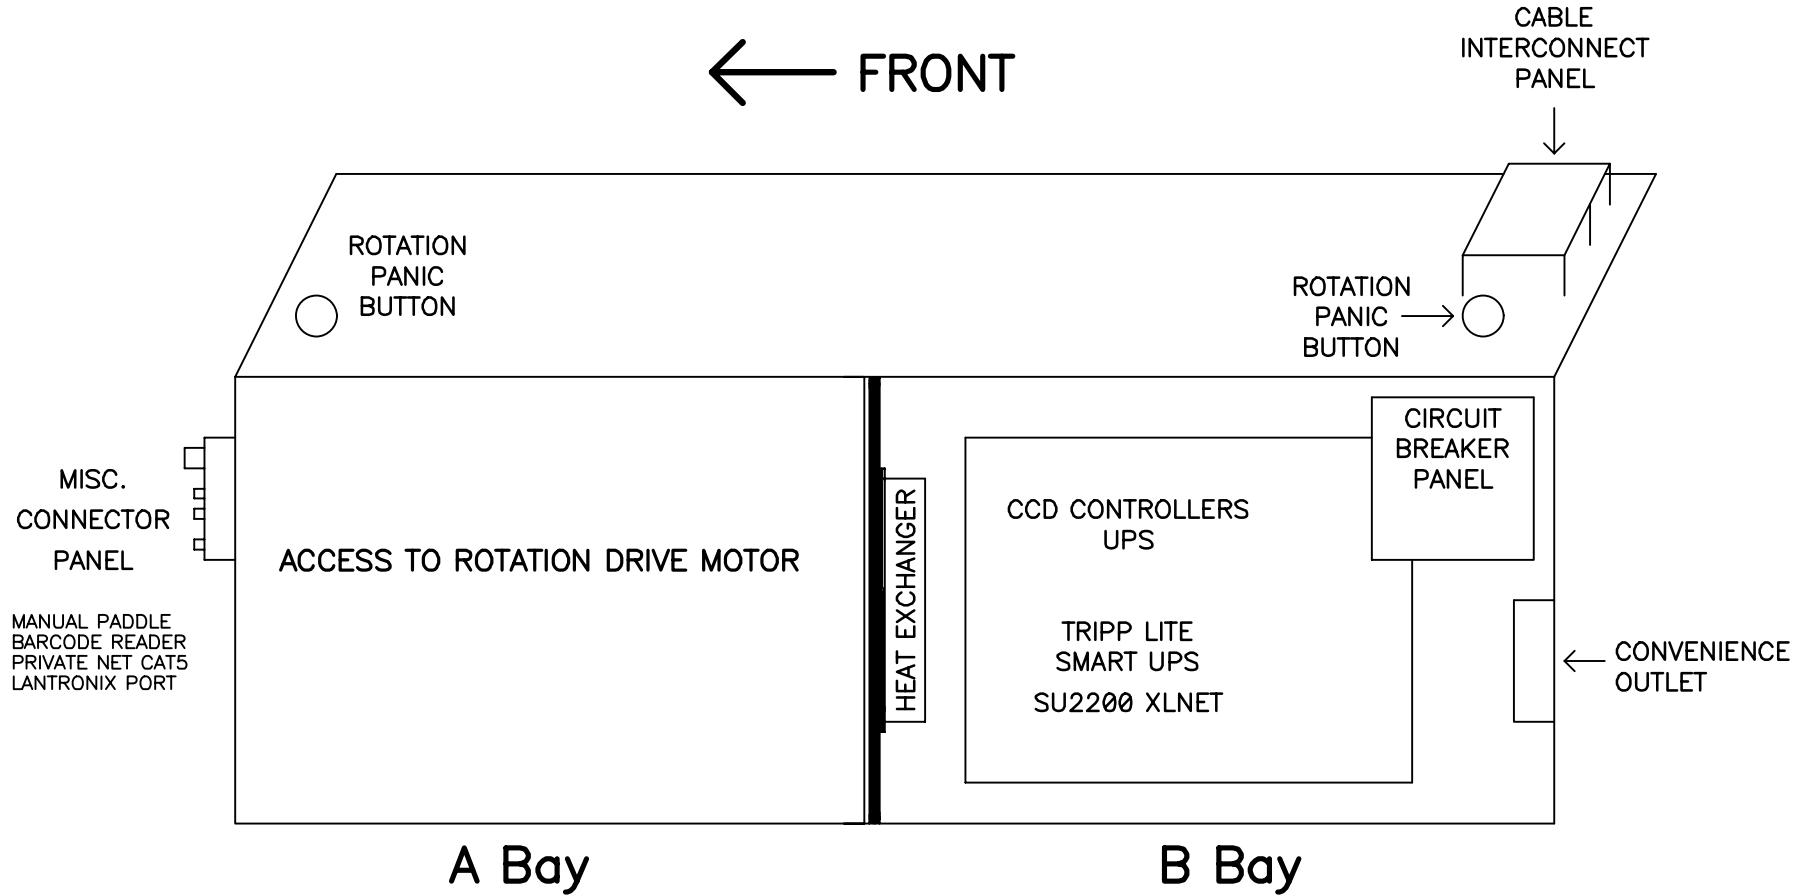

EL-3100

← FRONT

LEFT SIDE (AS VIEWED FROM REAR)

		UNIVERSITY OF CALIFORNIA LICK OBSERVATORY		CRADLE OVERALL BLOCK DIAGRAM DEIMOS SPECTROGRAPH	
REVISION		DES'N BY: B. Alcott	ORIGIN DATE: 06-09-00	DWG. NO.	NUM. 3 OF 5
01-21-01 REARRANGED EQUIPMENT 11-19-01 ADDED MISCELLANEOUS CONNECTOR PANEL 02-18-03 ADDED BAY LETTERS TO SCHEMATIC		DRAWN BY:	MODIFY DATE: 02-18-03	EL-3100	
		PATH: DEIMOS\VLTSERVO	REV. A		

FRONT →

RIGHT SIDE (AS VIEWED FROM REAR)

UNIVERSITY OF CALIFORNIA LICK OBSERVATORY		CRADLE OVERALL BLOCK DIAGRAM	
		DEIMOS SPECTROGRAPH	
REVISION		DES'N BY: B. Alcott	ORIGIN DATE: 06-09-00
06-19-00 ADDED LINUX PC 11-19-01 REMOVED TRACTOR CONTROL BLOCK. IT NOW LIVES ON REAR OF DEIMOS 02-18-03 ADDED BAY LETTERS TO SCHEMATIC		DRAWN BY:	MODIFY DATE: 02-18-03
		PATH: DEIMOS\VLTSERVO	
		DWG. NO.	NUM. 4 OF 5
		EL-3100	