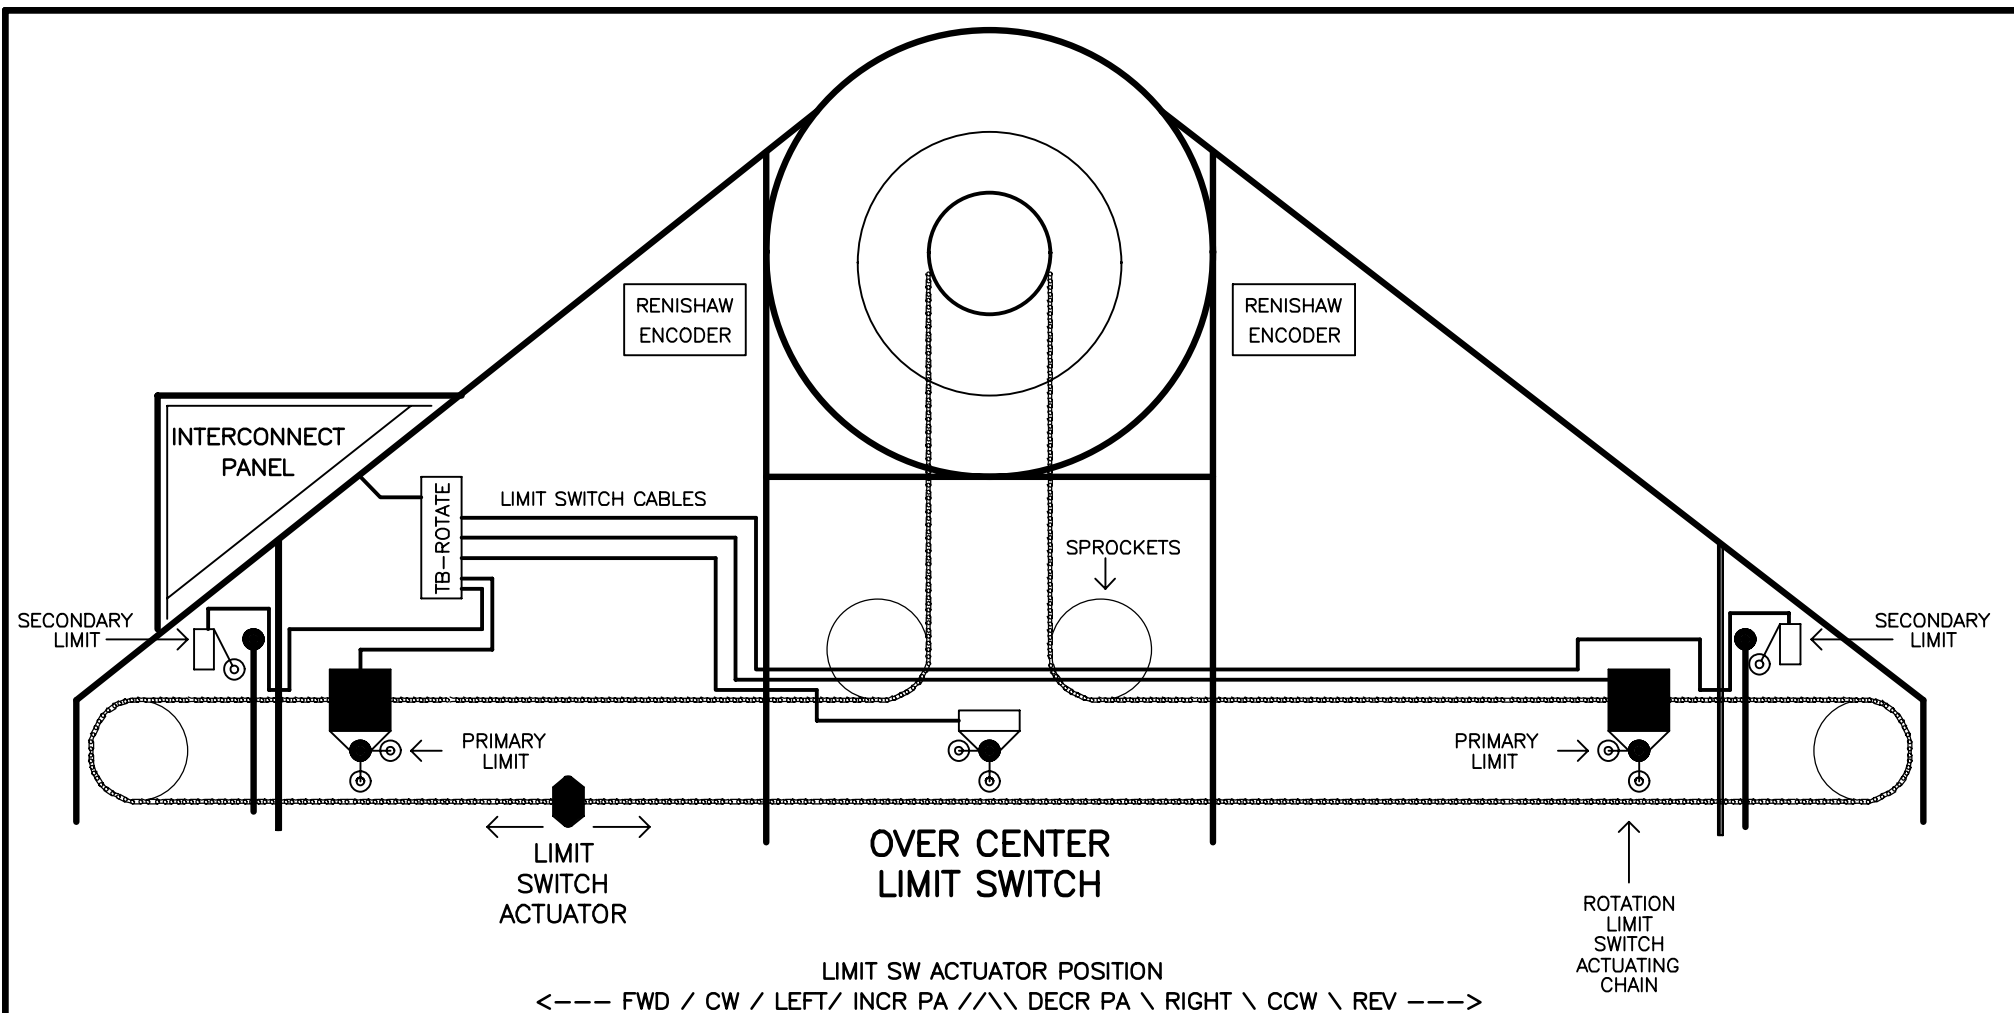

EL-3100

← FRONT

LEFT SIDE (AS VIEWED FROM REAR)

		UNIVERSITY OF CALIFORNIA LICK OBSERVATORY		CRADLE OVERALL BLOCK DIAGRAM DEIMOS SPECTROGRAPH	
REVISION		DES'N BY: B. Alcott	ORIGIN DATE: 06-09-00	DWG. NO.	NUM. 3 OF 5
01-21-01 REARRANGED EQUIPMENT 11-19-01 ADDED MISCELLANEOUS CONNECTOR PANEL 02-18-03 ADDED BAY LETTERS TO SCHEMATIC		DRAWN BY:	MODIFY DATE: 02-18-03	EL-3100	
		PATH: DEIMOS\VLTSERVO	REV. A		

FRONT →

RIGHT SIDE (AS VIEWED FROM REAR)

UNIVERSITY OF CALIFORNIA LICK OBSERVATORY		CRADLE OVERALL BLOCK DIAGRAM	
		DEIMOS SPECTROGRAPH	
REVISION		DES'N BY: B. Alcott	ORIGIN DATE: 06-09-00
06-19-00 ADDED LINUX PC 11-19-01 REMOVED TRACTOR CONTROL BLOCK. IT NOW LIVES ON REAR OF DEIMOS 02-18-03 ADDED BAY LETTERS TO SCHEMATIC		DRAWN BY:	MODIFY DATE: 02-18-03
		PATH: DEIMOS\VLTSERVO	
		DWG. NO.	NUM. 4 OF 5
		EL-3100	