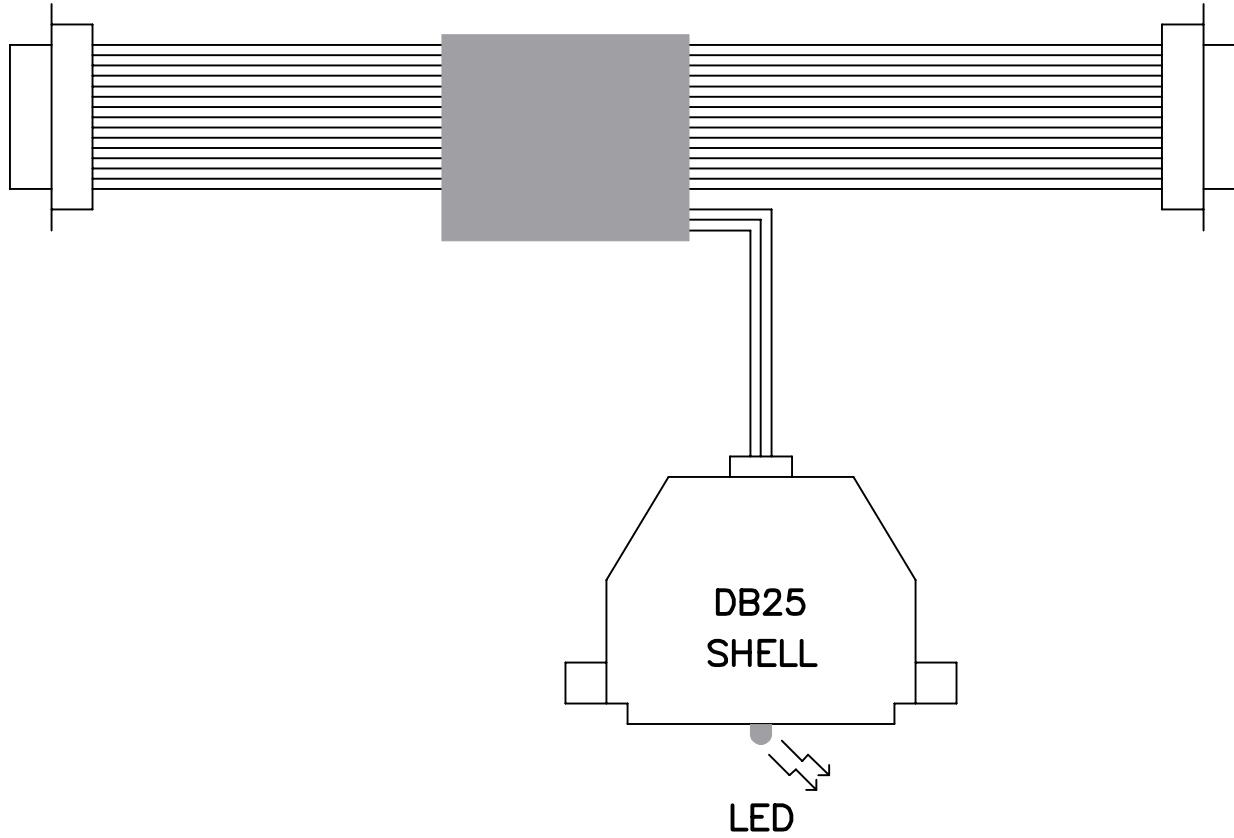

THIS GURLEY INDEX PULSE FINDER CONNECTS BETWEEN THE 'OUT' CONNECTOR OF THE GURLEY INTERPOLATION AMPLIFIER AND THE CABLE THAT ATTACHES TO JB4 OF THE SERVO MOTOR STAGE INTERCONNECT BOX. (E.I., SEE EL-3063)

MODIFY DATE:

PATH: MULTIPURPOSE\EL-1299\GUR_INDEX_TEST

REV. A

EL-1299

DB15F

DB15M

UNIVERSITY OF CALIFORNIA
LICK OBSERVATORY

GURLEY ENCODER INDEX FINDER
TEST CONNECTOR