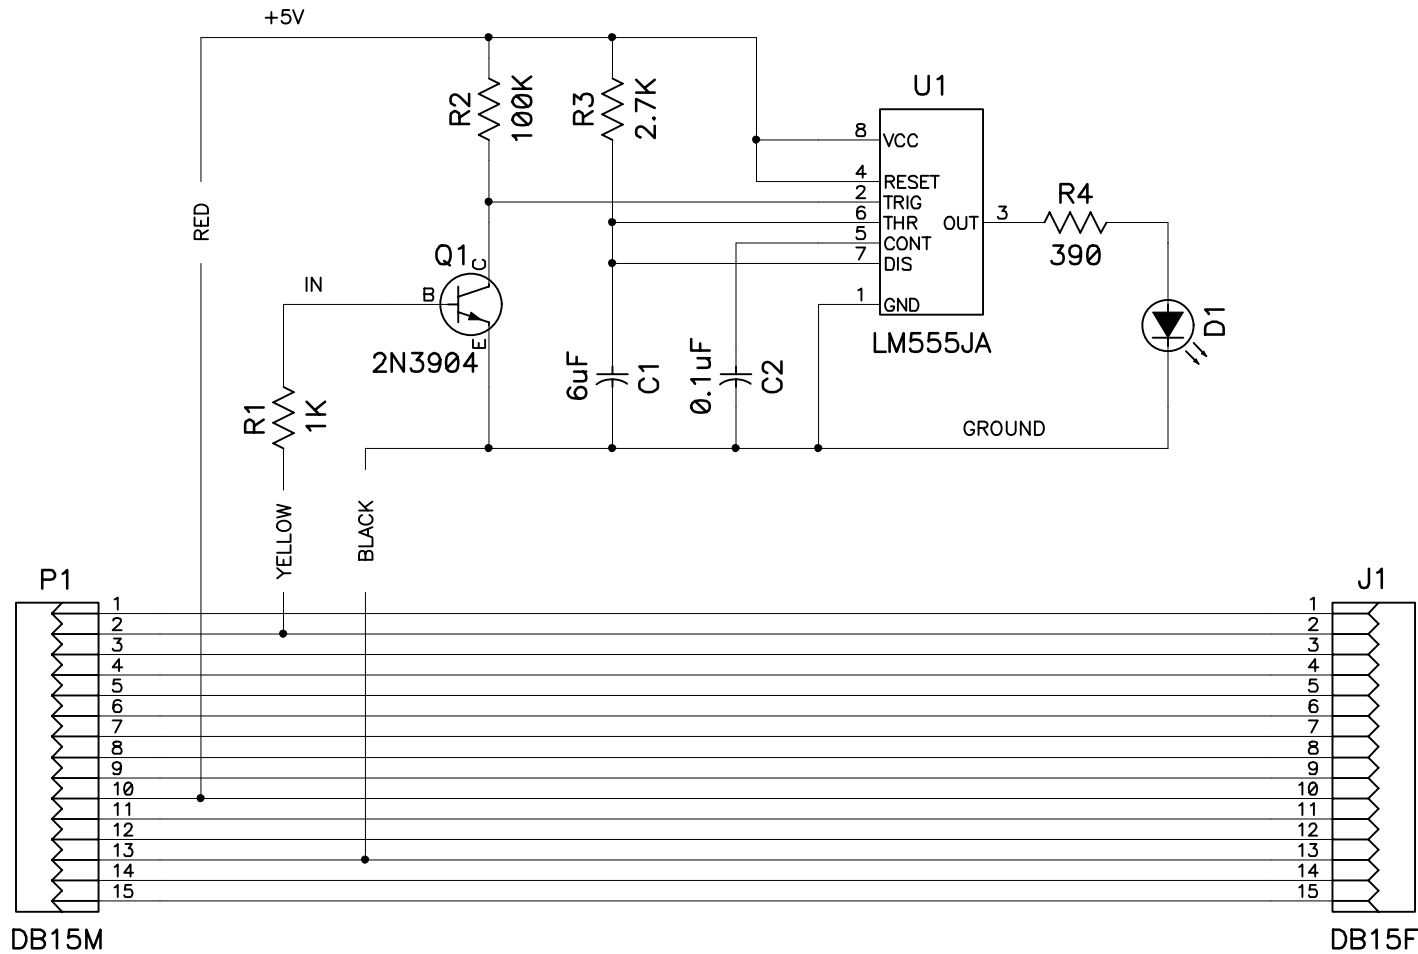

THIS GURLEY INDEX PULSE FINDER CONNECTS BETWEEN THE 'OUT' CONNECTOR OF THE GURLEY INTERPOLATION AMPLIFIER AND THE CABLE THAT ATTACHES TO JB4 OF THE SERVO MOTOR STAGE INTERCONNECT BOX. (E.I., SEE EL-3063)

UNIVERSITY OF CALIFORNIA
LICK OBSERVATORY

GURLEY ENCODER INDEX FINDER
TEST CONNECTOR

REVISION

DES'N BY: K. Dietsch

ORIGIN DATE: 01-03-02

DWG. NO.

NUM. 1 OF 2

Last SN:

MODIFY DATE:

PATH: MULTIPURPOSE\EL-1299\GUR_INDEX_TEST

REV. A

EL-1299

DB15F

DB15M

UNIVERSITY OF CALIFORNIA
LICK OBSERVATORY

GURLEY ENCODER INDEX FINDER
TEST CONNECTOR