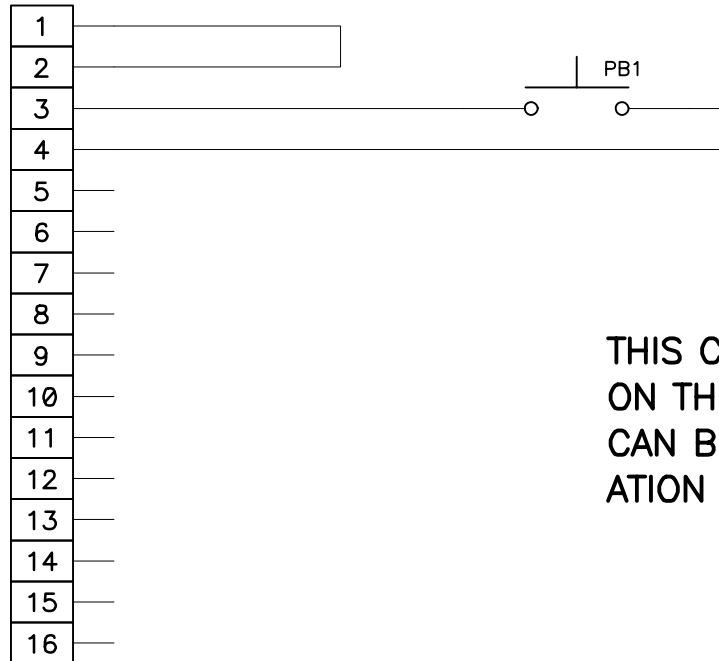

AMP CPC : 213849-1

THIS CONNECTOR ATTACHES TO J12
ON THE GALIL ROTATION PANEL. IT
CAN BE USED TO VERIFY THE OPER-
ATION OF THE ESTOP SIGNAL.

REVISION

UNIVERSITY OF CALIFORNIA
LICK OBSERVATORY

ESTOP TEST SWITCH
DEIMOS SPECTROGRAPH

DES'N BY: B. Alcott

ORIGIN DATE: 02-06-02

DWG. NO.

NUM. OF 1

Last SN:

MODIFY DATE:

PATH: MULTIPURPOSE\EL-1300\ESTOP_TEST_CON

REV. A

EL-1300