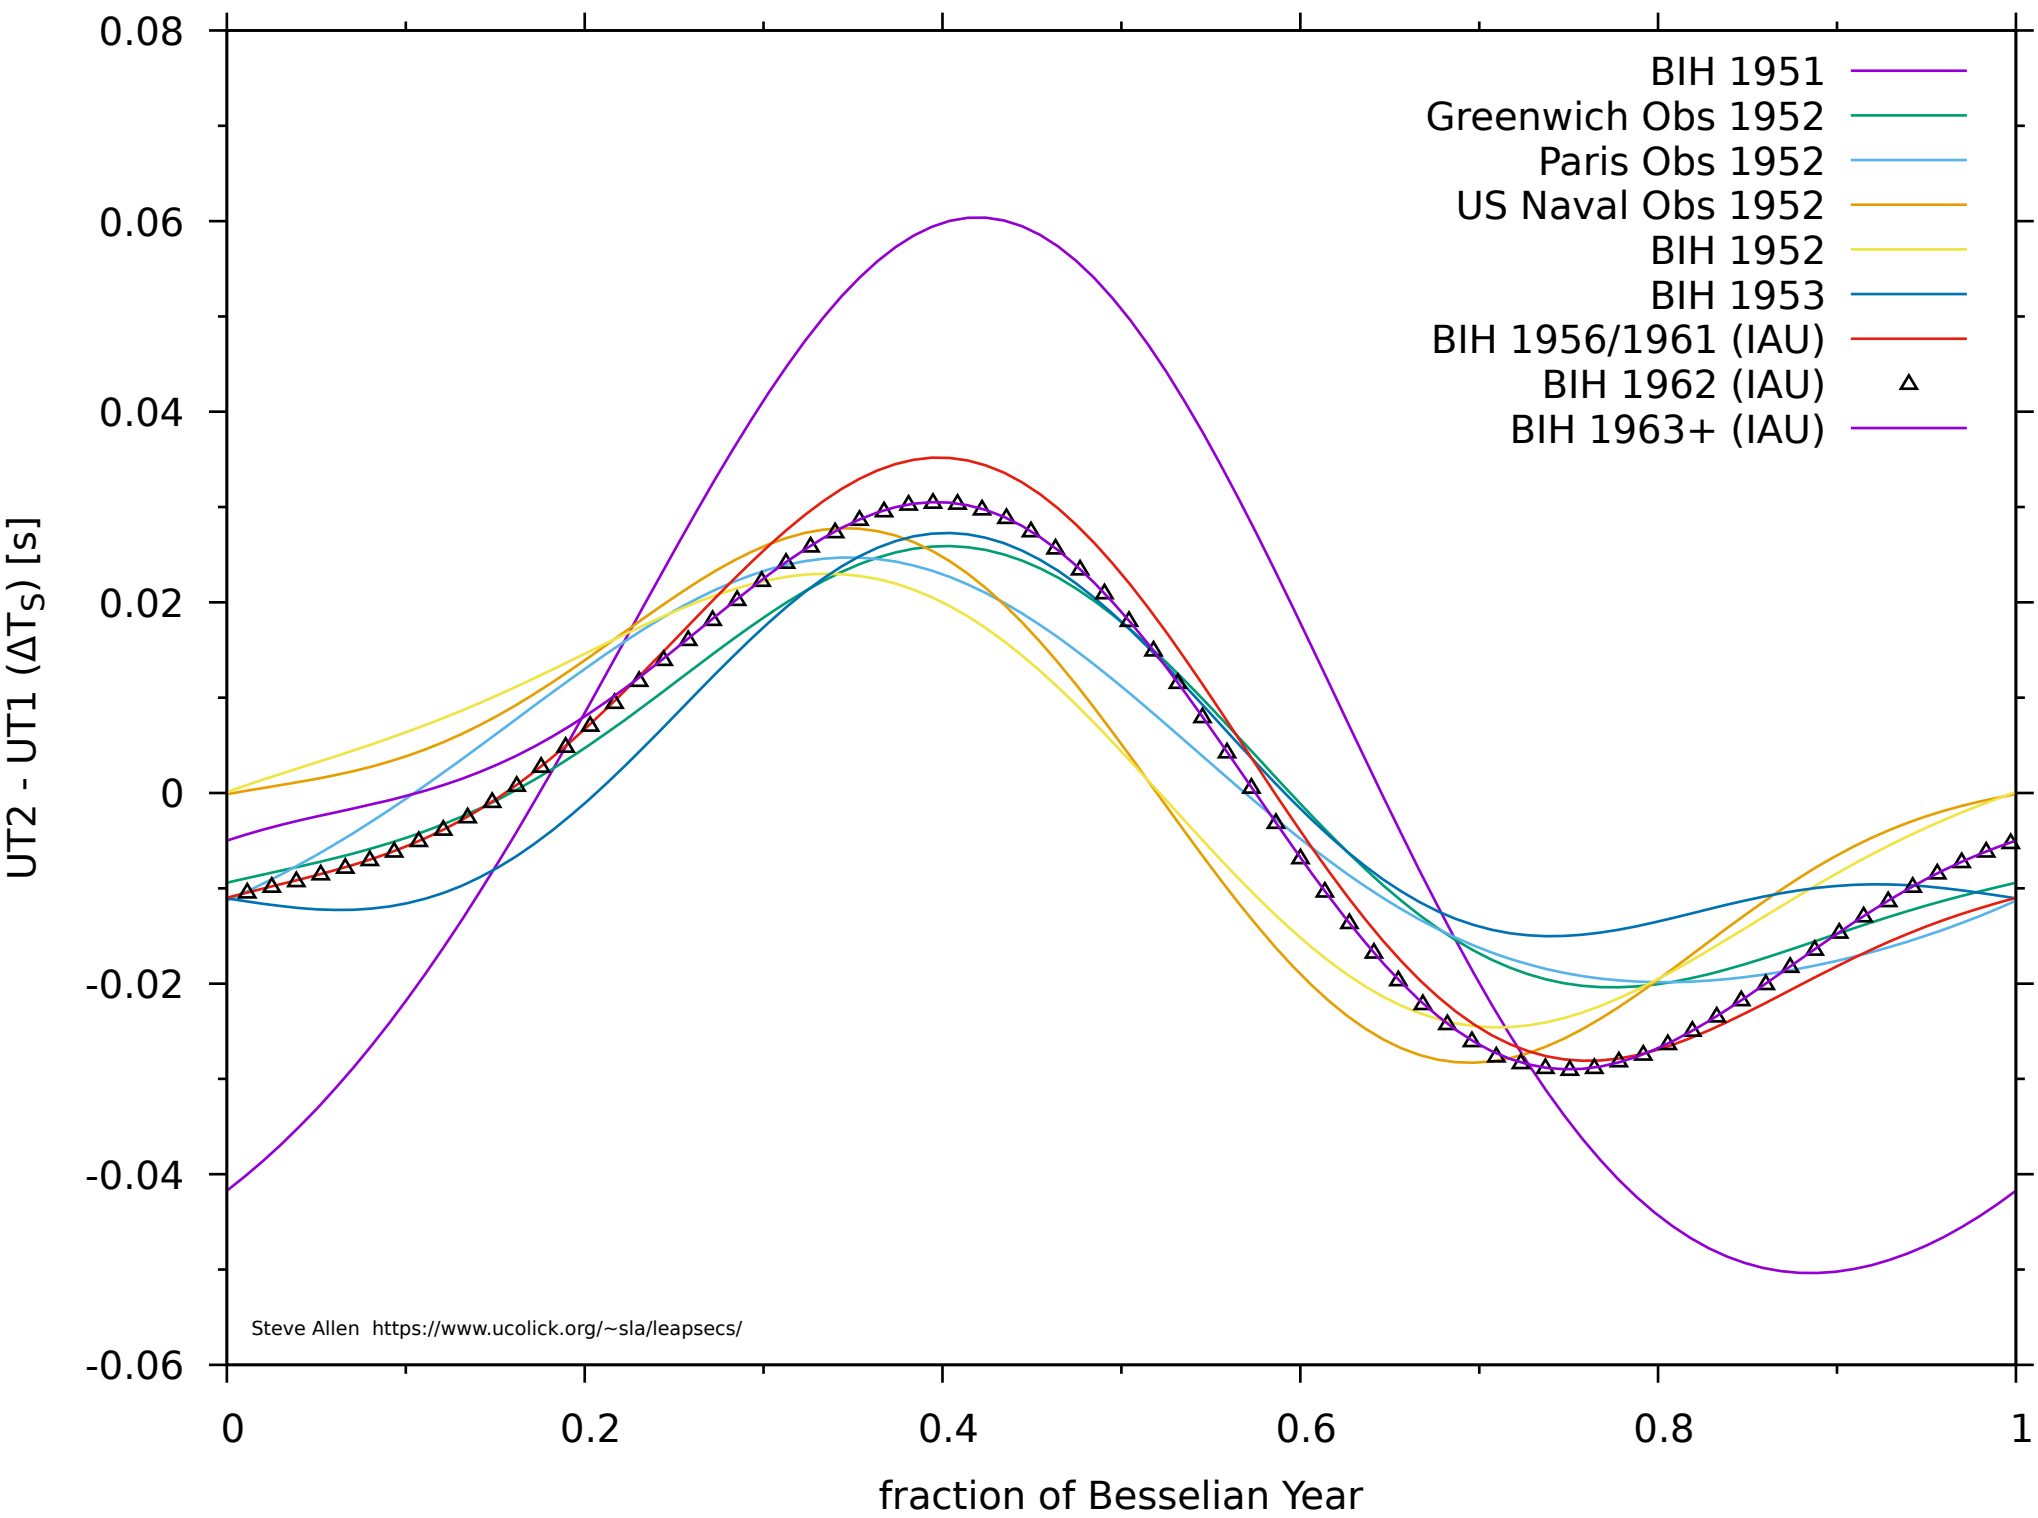

# Seasonal Difference from Uniform Time

Steve Allen <https://www.ucolick.org/~sla/leapsecs/>